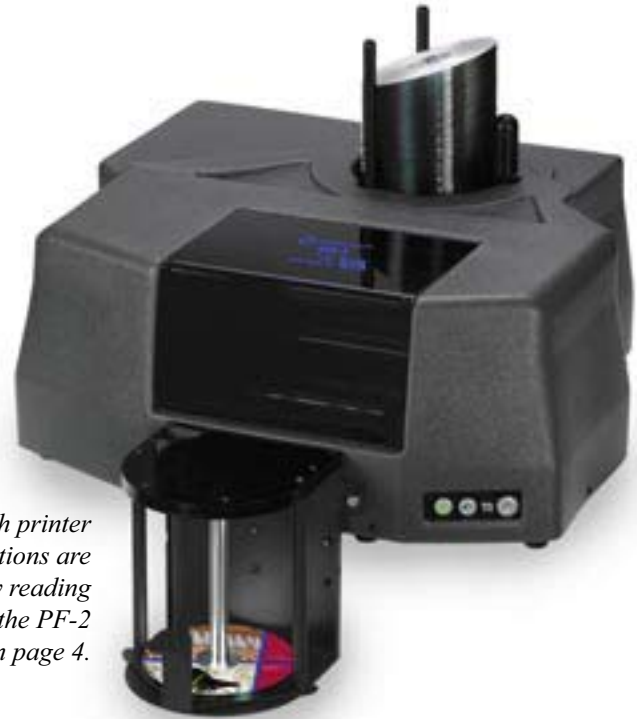

First there were the Print Factory and PF-2 Industrial Disc Printers. Then came the DX-2 Dual Drive Printer & Publisher.

Now you can get the benefits of both with the entry-level price tag of the DX-1! A single, **high-speed DVD/CD combo drive** and **robust software** make designing labels, printing, and burning discs a snap, but don't let the small size and ease of use fool you... The DX-1 is an all in one production package, controlled from your PC over a **single USB 2.0 cable** using the included software suite.

Now, you can:

- Create and submit multiple unique jobs simultaneously
- Print at up to 4800 dpi Resolution
- Burn at 16x (DVD) or 48x (CD)
- Load up to 100 Discs and walk away!

The DX-1 Disc Publisher is ideal for businesses and organizations requiring frequent short runs of discs. Churches, Schools, Small Office/Home Office, Sales and Marketing Departments, Videographers, and Recording Studios will benefit from its innovative design and low price point.

Software Suite Includes:

- Prassi Zulu2 Recording & Automation Software
- Sure Thing Label Design Software

Features Include:

- Easy-to-use interface, even for novice users
- Burn virtually any DVD or CD Format, including dual layer
- Set up multiple jobs with any quantity, and walk away - unattended burning and printing of up to 100 discs at a time!

DX-1 DVD/CD Desktop Disc Publisher

More in-depth printer specifications are available by reading about the PF-2 printer on page 4.

Specifications:

Input Capacity: 100 Discs
Reliability: MTBF>10,000 Hours
MTTR<30 Minutes
Weight: 42 lbs.
Dimensions: 9"H x 24"D x 24" W

Connection to PC:

USB 2.0

PC Requirements:

Windows 2000 SP4,
Windows XP Professional SP1,
SP2, XP Home Edition
P4 2.0 Ghz or higher.
512 MB memory
Separate Storage hard drive
(7200RPM IDE or SATA)